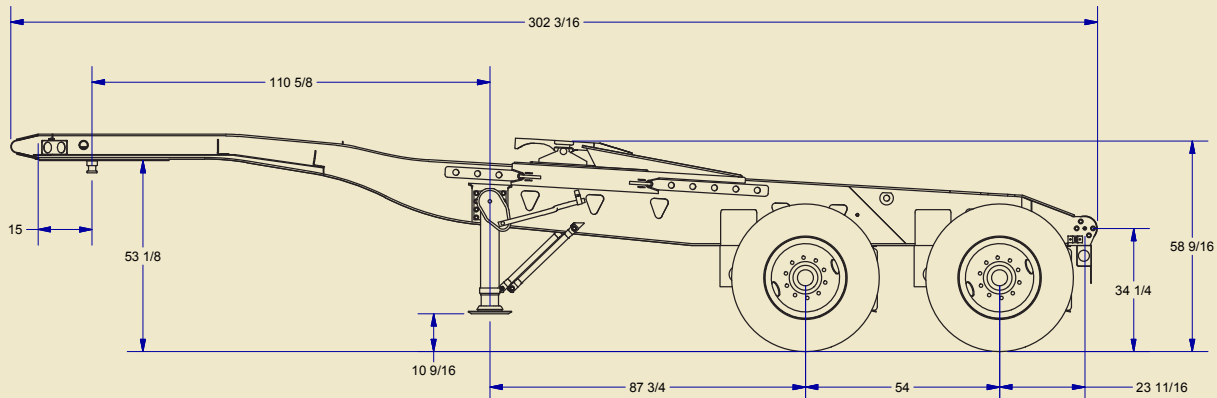

Jeep (Tandem Axle)

Jeep Tandem Axle

STANDARD FEATURES	
Length	25' 2-1/8"
Width	102"
King Pin	15" Setting
Coupler	53" Coupler Height, 3/8" plate
Front	Narrow Steel pick-up throat
Landing Gear	Holland Mark V 2-Speed
Fifth Wheel	Holland FW35 with sliding mechanism
Rear	Standard Steel with live roll
Suspension	HT300UB9 Tandem, 54" Spread with air gauge and dump valve
Axles	5/8" Wall, 77.5" track
ABS	Meritor Wabco 2S1M
Brakes	30/30
Slacks	Auto Slack Adjusters
Fenders	Aluminum Checkerplate at neck
Mudflaps	Heavy duty flaps at rear
Hubs and Drums	Cast, 10 stud hub-piloted
Tires	22.5 tires on steel rims (options on rims)
Paint	Starblasted, primed and painted
Lights	Grote LED