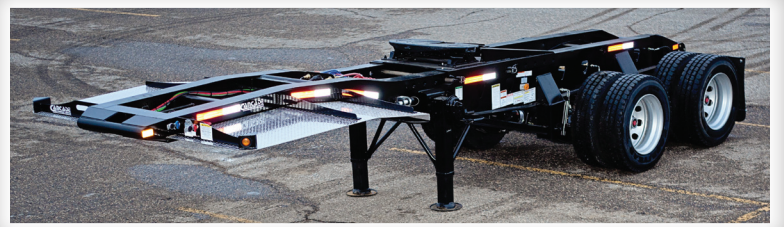

Jeep (Tandem Axle)

Jeep Tandem Axle

STANDARD FEATURES	
Length	25' 2-1/8"
Width	102"
King Pin	15" Setting
Coupler	53" Coupler Height, 3/8" plate
Front	Narrow Steel pick-up throat
Landing Gear	Holland Mark V 2-Speed
Fifth Wheel	Holland FW35 with sliding mechanism
Rear	Standard Steel with live roll
Suspension	HT300UB9 Tandem, 54" Spread with air gauge and dump valve
Axles	5/8" Wall, 77.5" track
ABS	Meritor Wabco 2S1M
Brakes	30/30
Slacks	Auto Slack Adjusters
Fenders	Aluminum Checkerplate at neck
Mudflaps	Heavy duty flaps at rear
Hubs and Drums	Cast, 10 stud hub-piloted
Tires	22.5 tires on steel rims (options on rims)
Paint	Starblasted, primed and painted
Lights	Grote LED